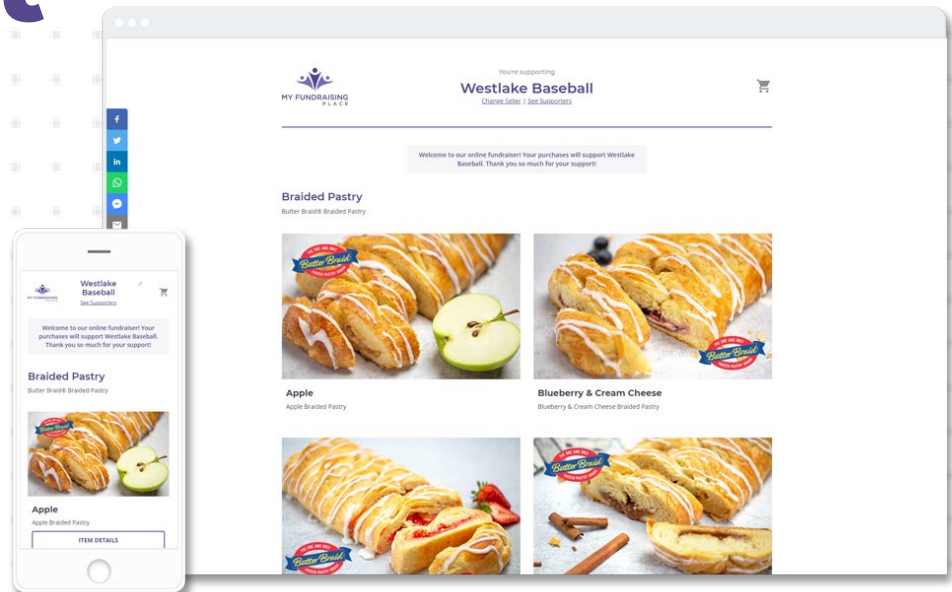

Fundraising Just Got Easier

Show Me
Dough
FUNDRAISING

Now your supporters can order and pay online using their card or mobile wallet.

Order entry is simplified

Online orders are tallied automatically, making your job a lot easier. You'll only enter the orders from paper order forms.